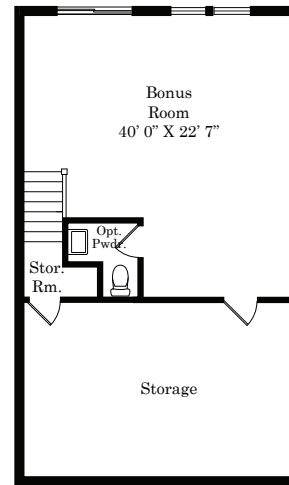

WEST END WALK

THE MONROE
with 2-car detached garage
Homesites 18, 19, and 23

First Floor

Lower Level with Walkout Basement

Second Floor

Loft Option