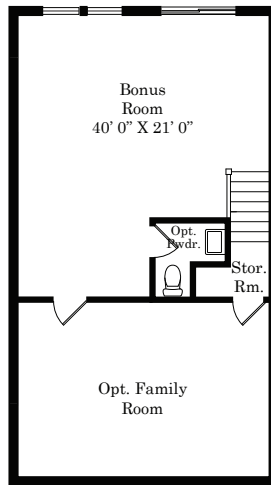

WEST END WALK

THE MONROE
with 2-car detached garage
Homesites 18, 19, and 23

First Floor

Lower Level with Walkout Basement

Second Floor

Loft Option