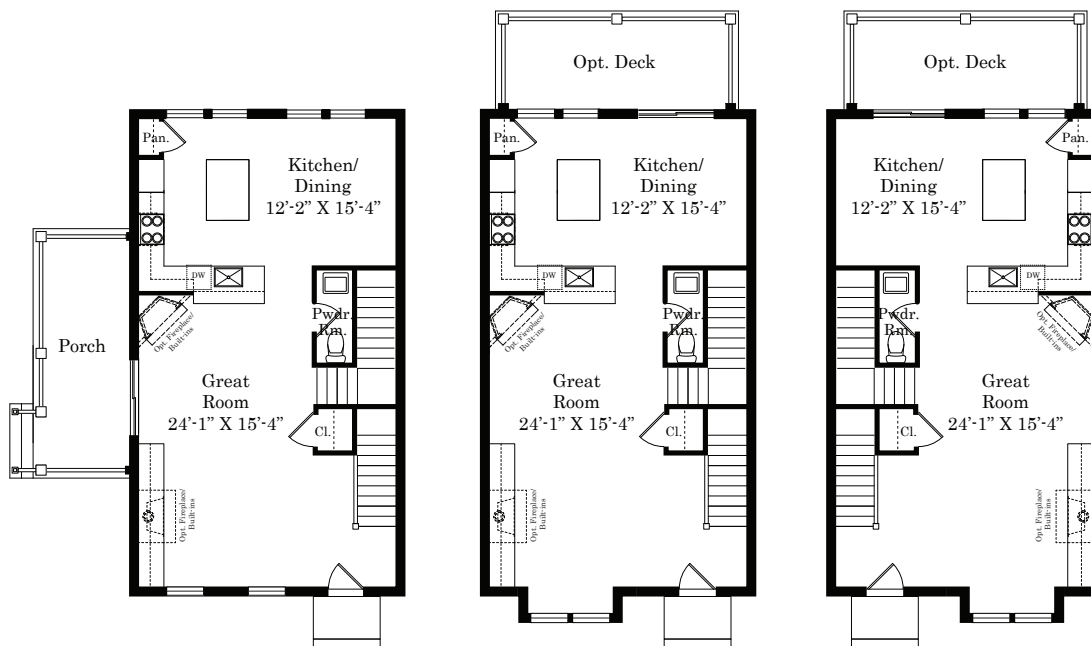

WEST END WALK

THE MONROE
with 2-car detached garage
Homesites 18, 19, and 23

First Floor

Lower Level with Walkout Basement

Second Floor

Loft Option