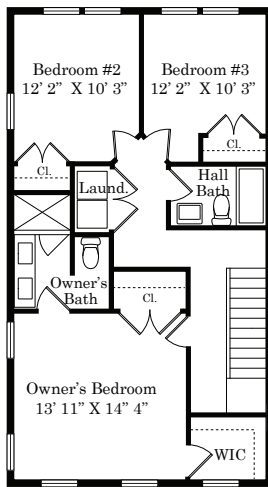

WEST END WALK

THE MONROE
with 2-car detached garage
Homesites 18, 19, and 23

First Floor

Lower Level with Walkout Basement

Second Floor

Loft Option