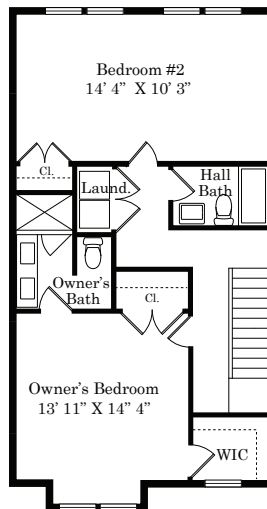

WEST END WALK

THE MONROE
with 2-car detached garage
Homesites 18, 19, and 23

First Floor

Lower Level with Walkout Basement

Second Floor

Loft Option