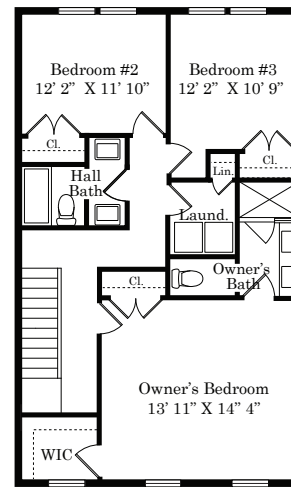

WEST END WALK

THE MONROE
with 2-car detached garage
Homesites 18, 19, and 23

First Floor

Lower Level with Walkout Basement

Second Floor

Loft Option